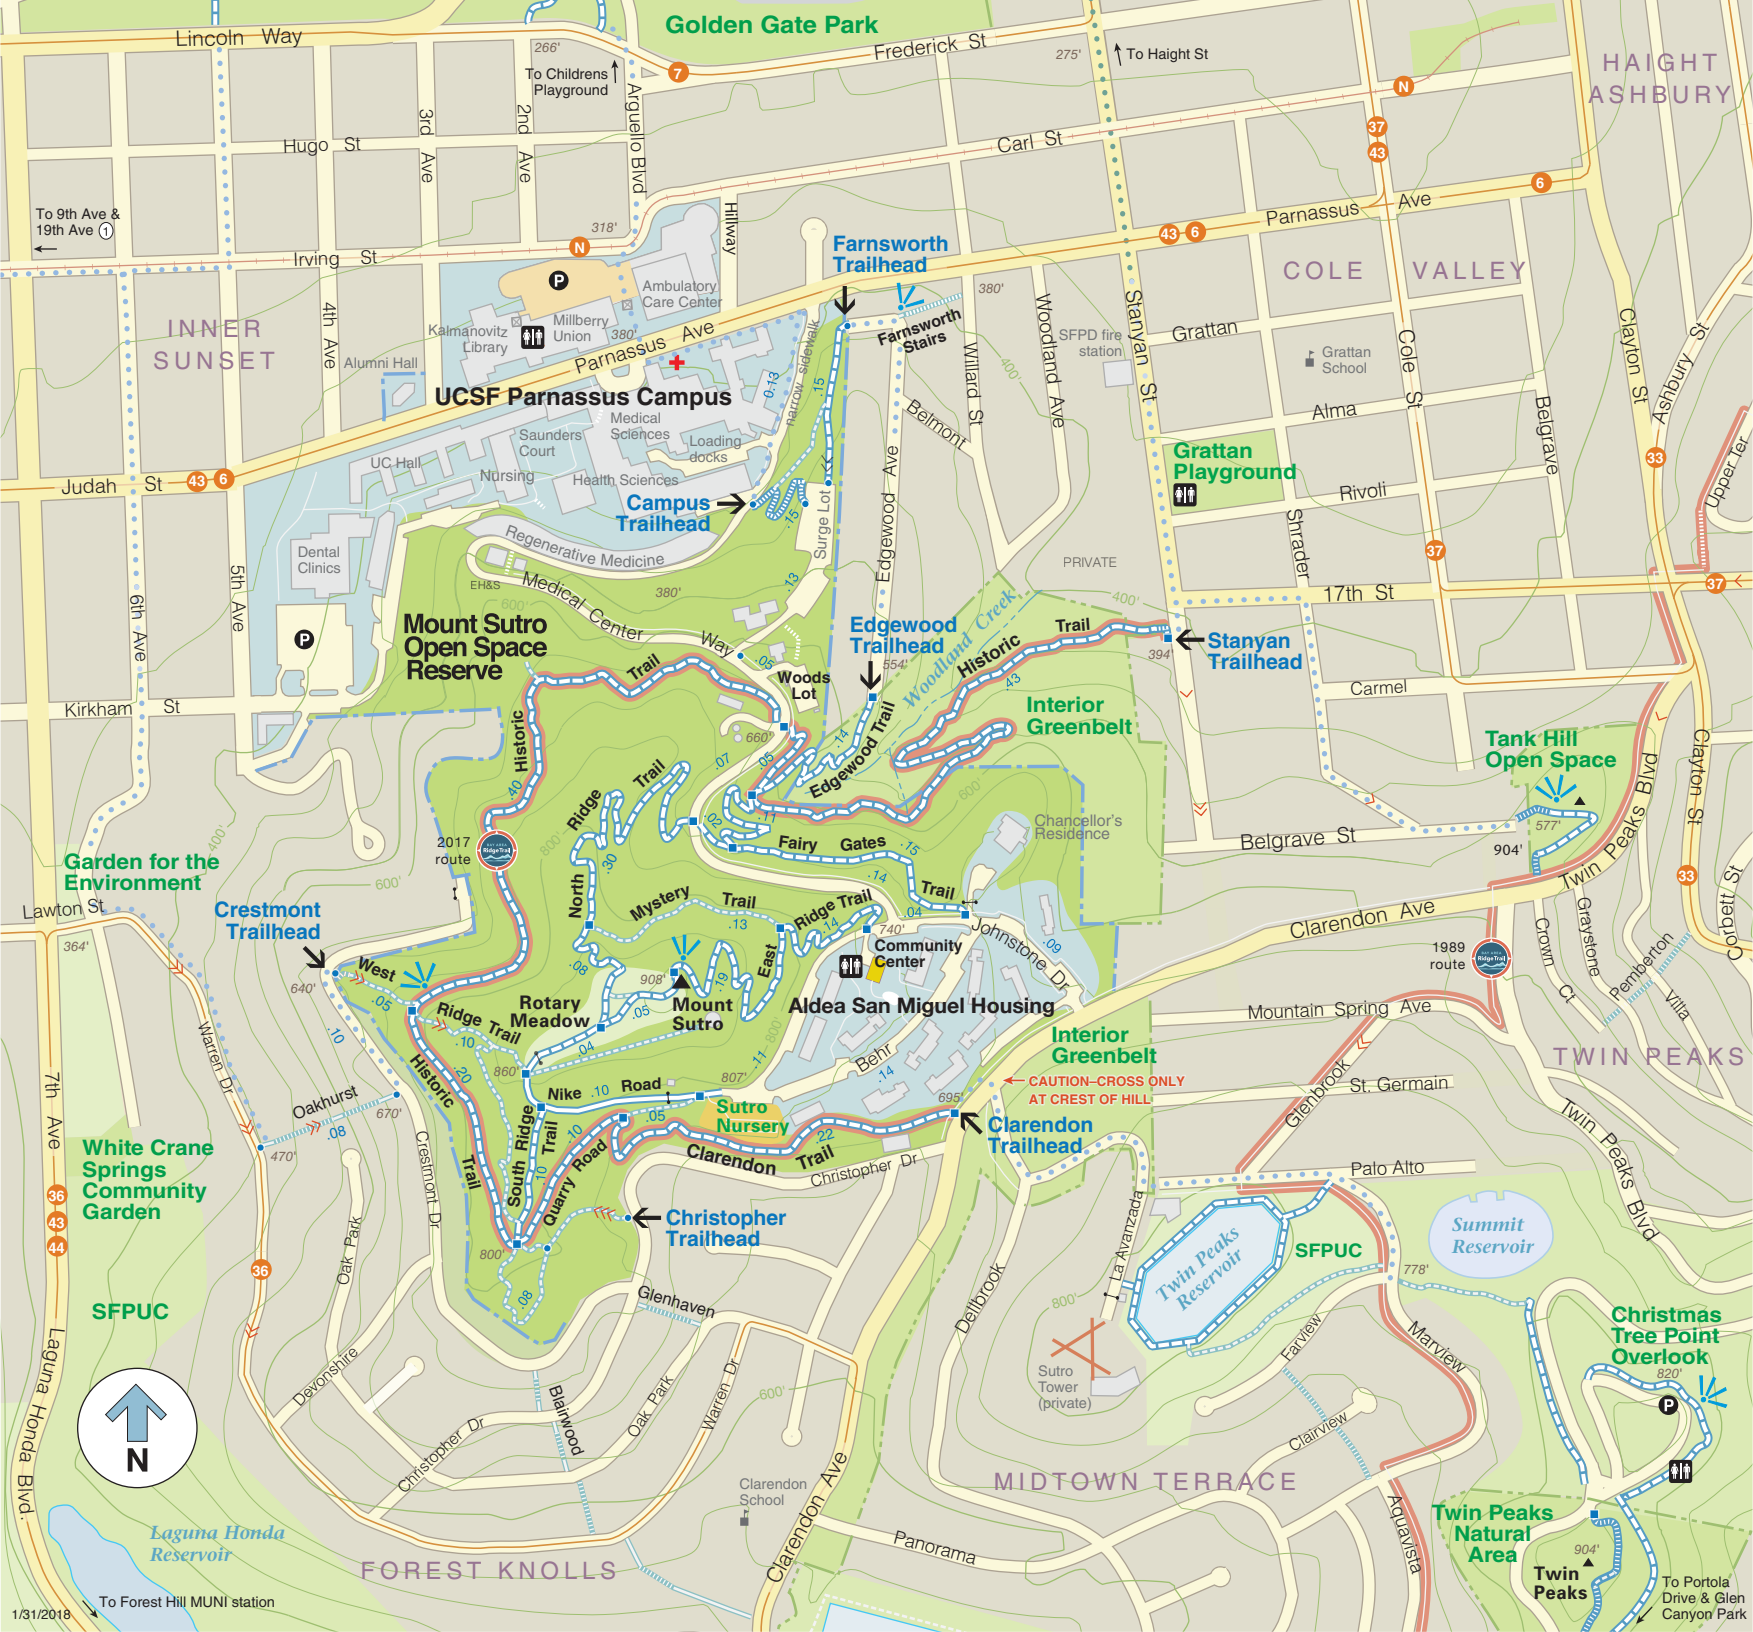

# UCSF

## Mount Sutro Open Space Reserve

- SYMBOLS**
- Major Trail
  - Minor Trail
  - Stairway
  - Street
  - Bay Area Ridge Trail
  - Neighborhood/park connections
  - Trailhead
  - Junction signpost
  - Unsigned junction
  - Miles between junctions
  - Restroom
  - Information kiosk
  - Public parking
  - View
  - Steep grade
  - Gate
  - Emergency Services
  - MUNI transit routes

- LAND OWNERSHIP**
- UCSF Open Space Reserve
  - UCSF Medical Campus & Housing
  - City Parks & Open Space
  - Other Public Land
  - Private Land

UCSF trails are maintained by Sutro Stewards volunteers in partnership with UCSF and S.F. Recreation and Parks Dept.