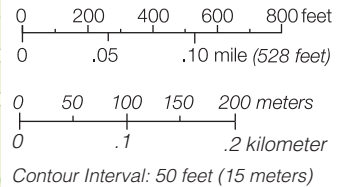

UCSF trails are maintained by Sutro Stewards volunteers in partnership with UCSF and S.F. Recreation and Parks Dept.