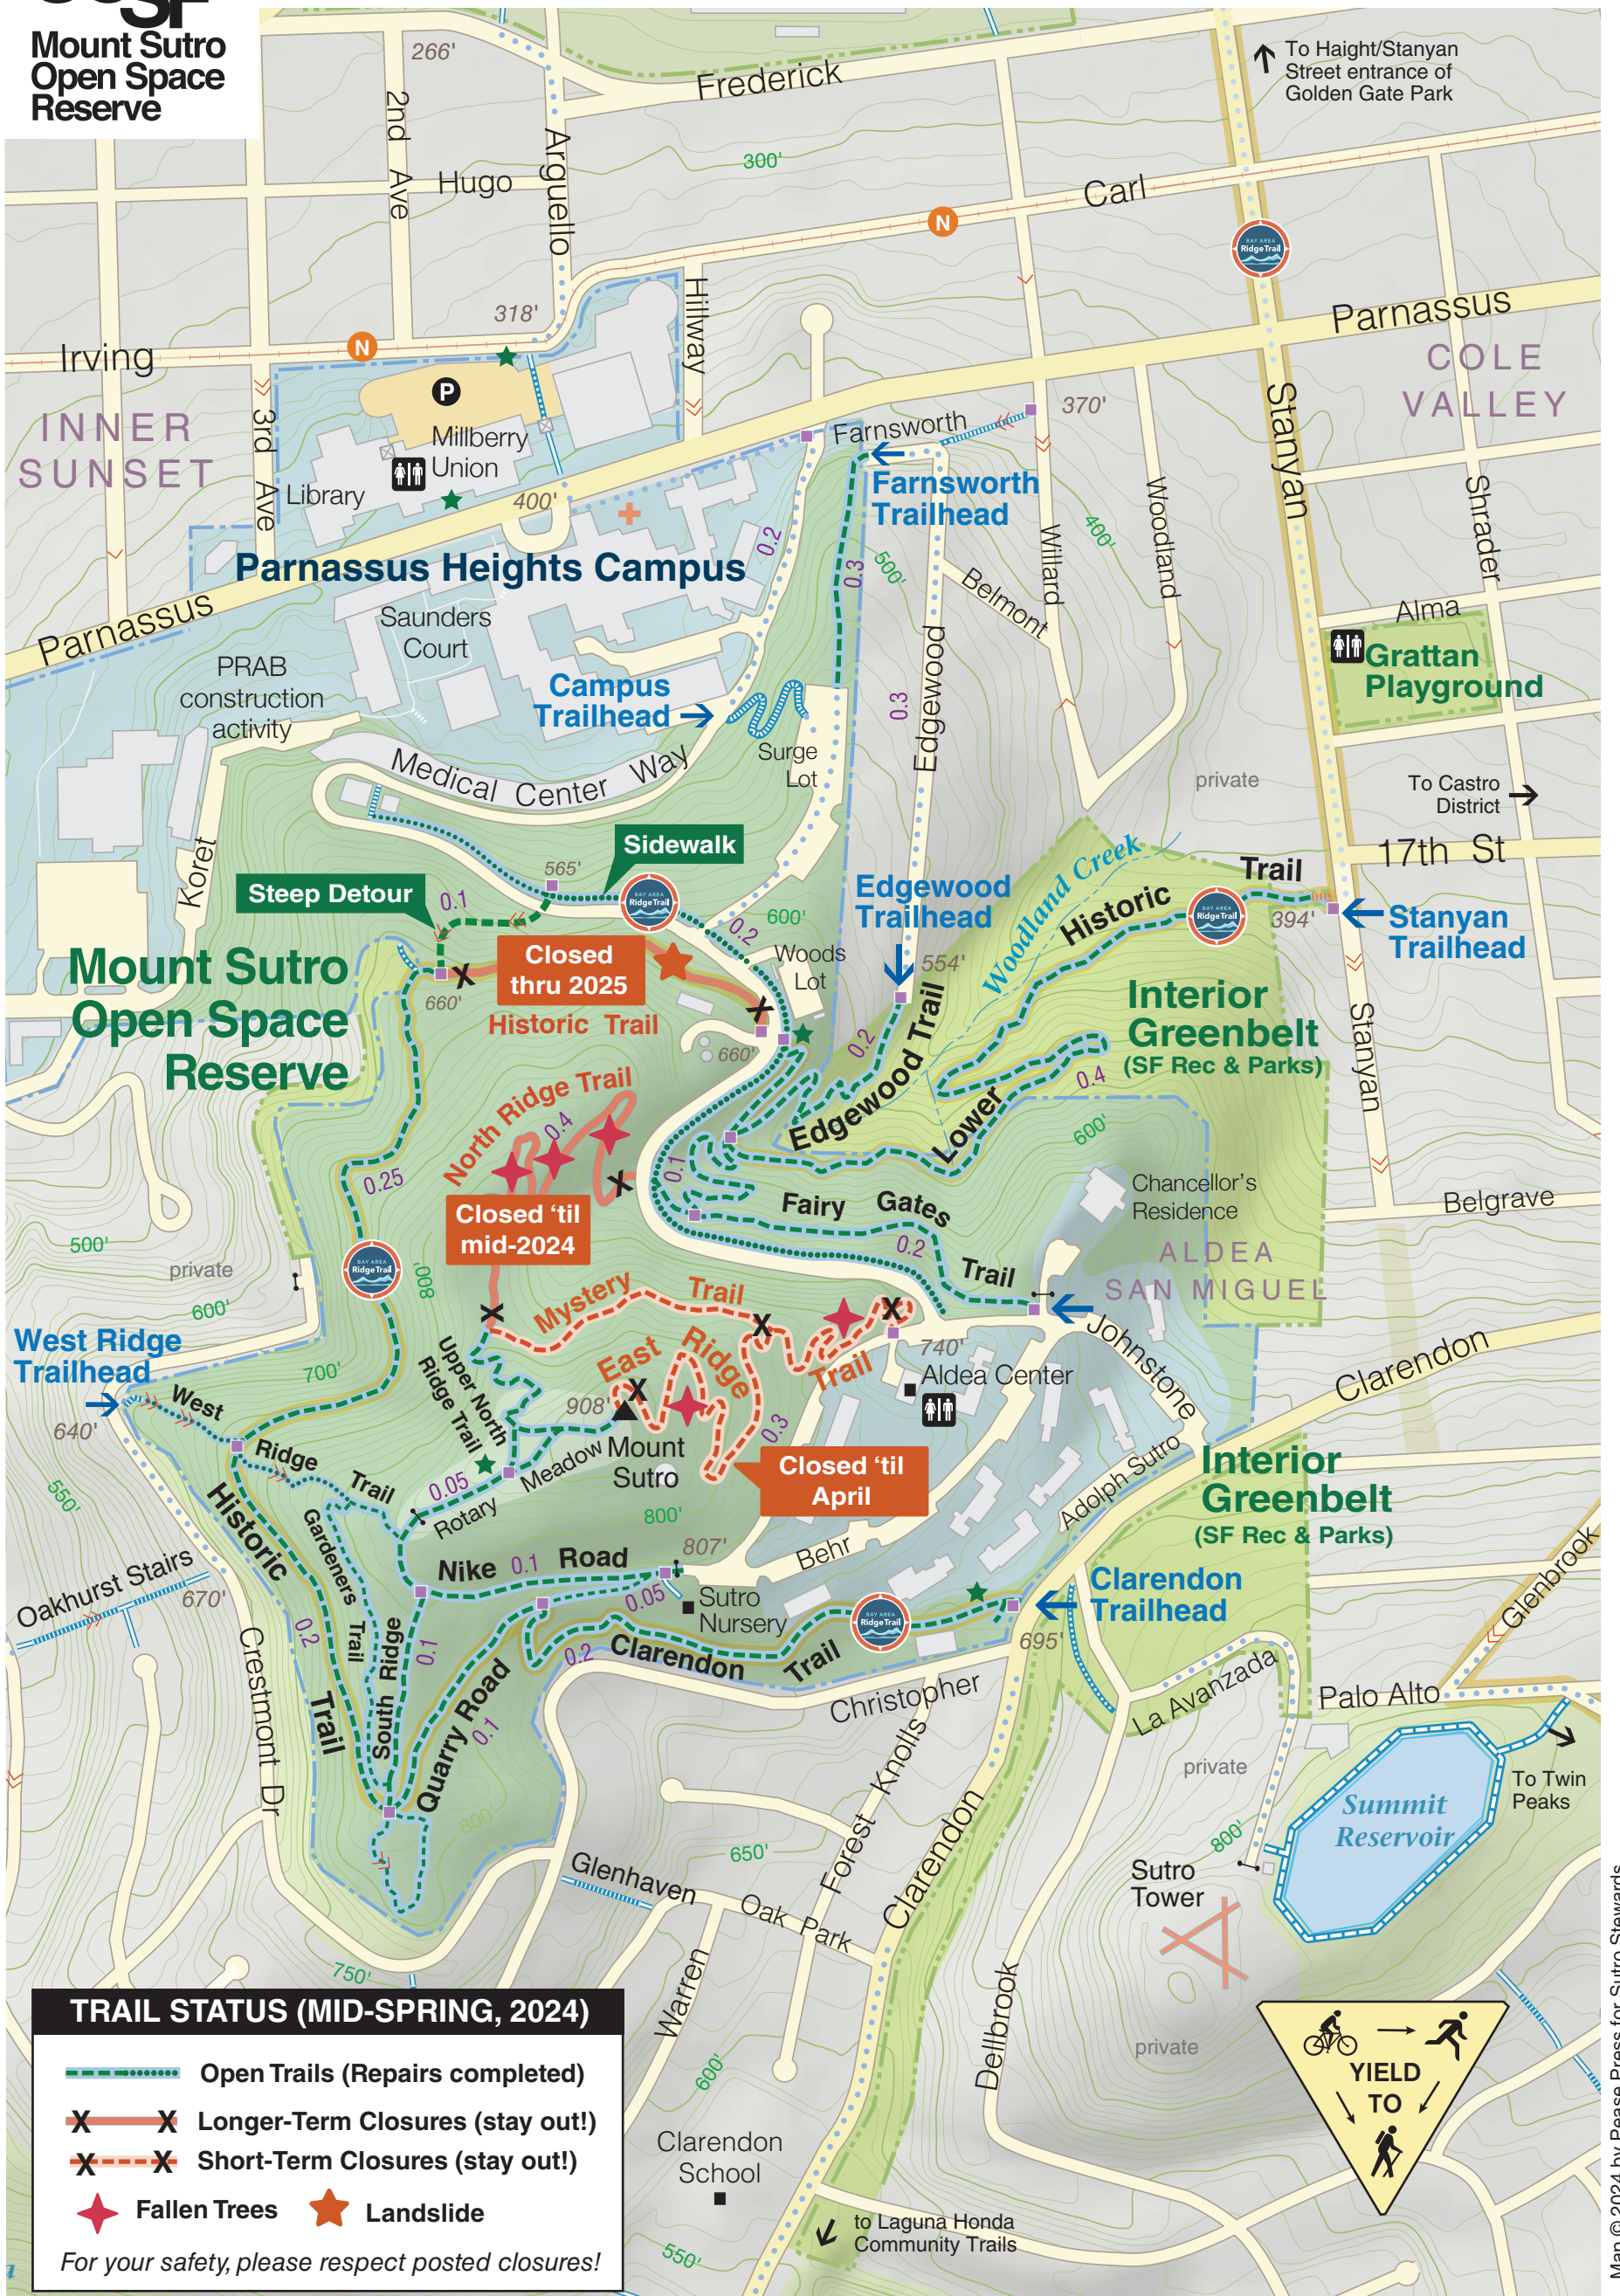

Trail Repairs and Closures (MID-SPRING, 2024)

- TRAILS**
- Foot-Bike
 - Foot-Only
 - Stairs
 - Street Route
 - Bay Area Ridge Trail

- SYMBOLS**
- Trailhead
 - Mileage
 - Restroom
 - Gate
 - Steep
 - Information Kiosk

- LAND**
- UCSF Open Space Reserve
 - Rotary Meadow
 - UCSF Campus & Housing
 - City Park
 - 10-foot elevation contours with 50-foot index contours.