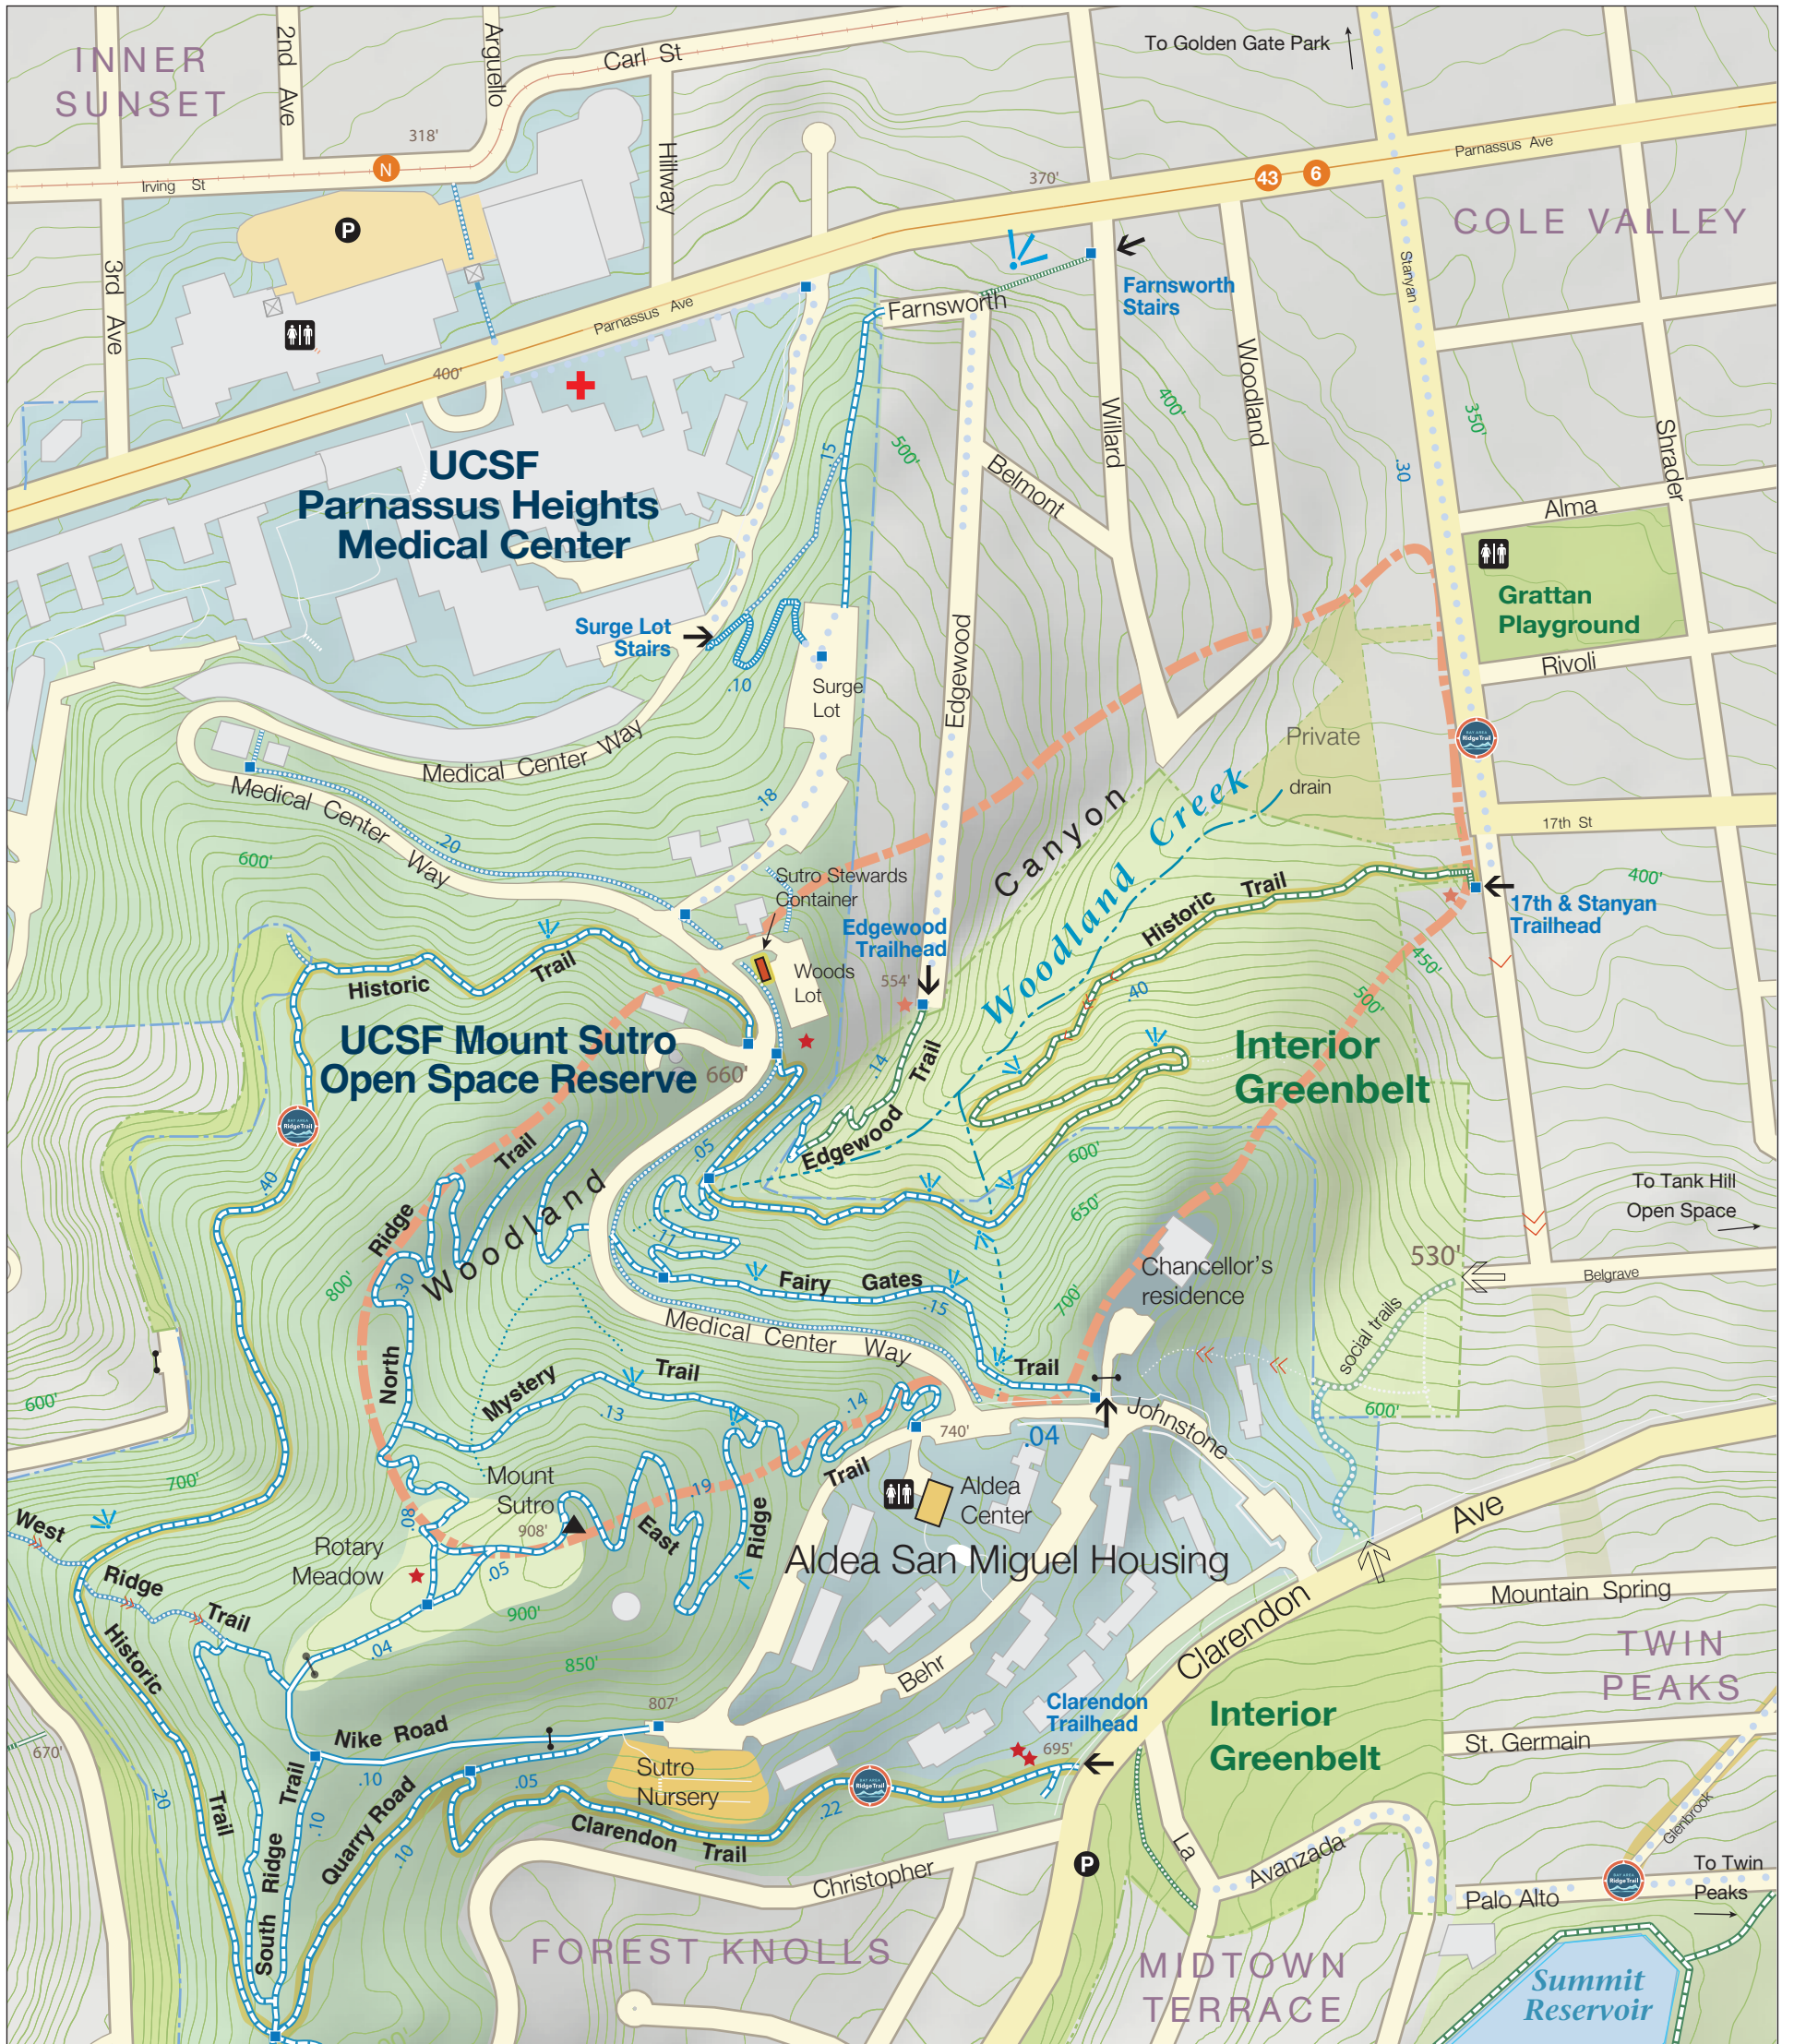

# Woodland Creek Watershed

6/7/2022 kiosk map 200%, with MA substitute fonts, v462

TRAILS	SYMBOLS	LAND	DRAINAGE
Foot-Bicycle	Trailhead	UCSF Open Space Reserve	Seasonal Stream
Foot-Only	Mileage	UCSF Campus & Housing	Mostly Sub-Surface Drainage
Stairway	Restroom	City Parks	Upper Drainage
Street Route	Parking	Other City Land	Watershed
Bay Area	Gate	Private	
Ridge Trail	Kiosks		

0 0.1 mile

0 50 100 meters

0 300 Feet