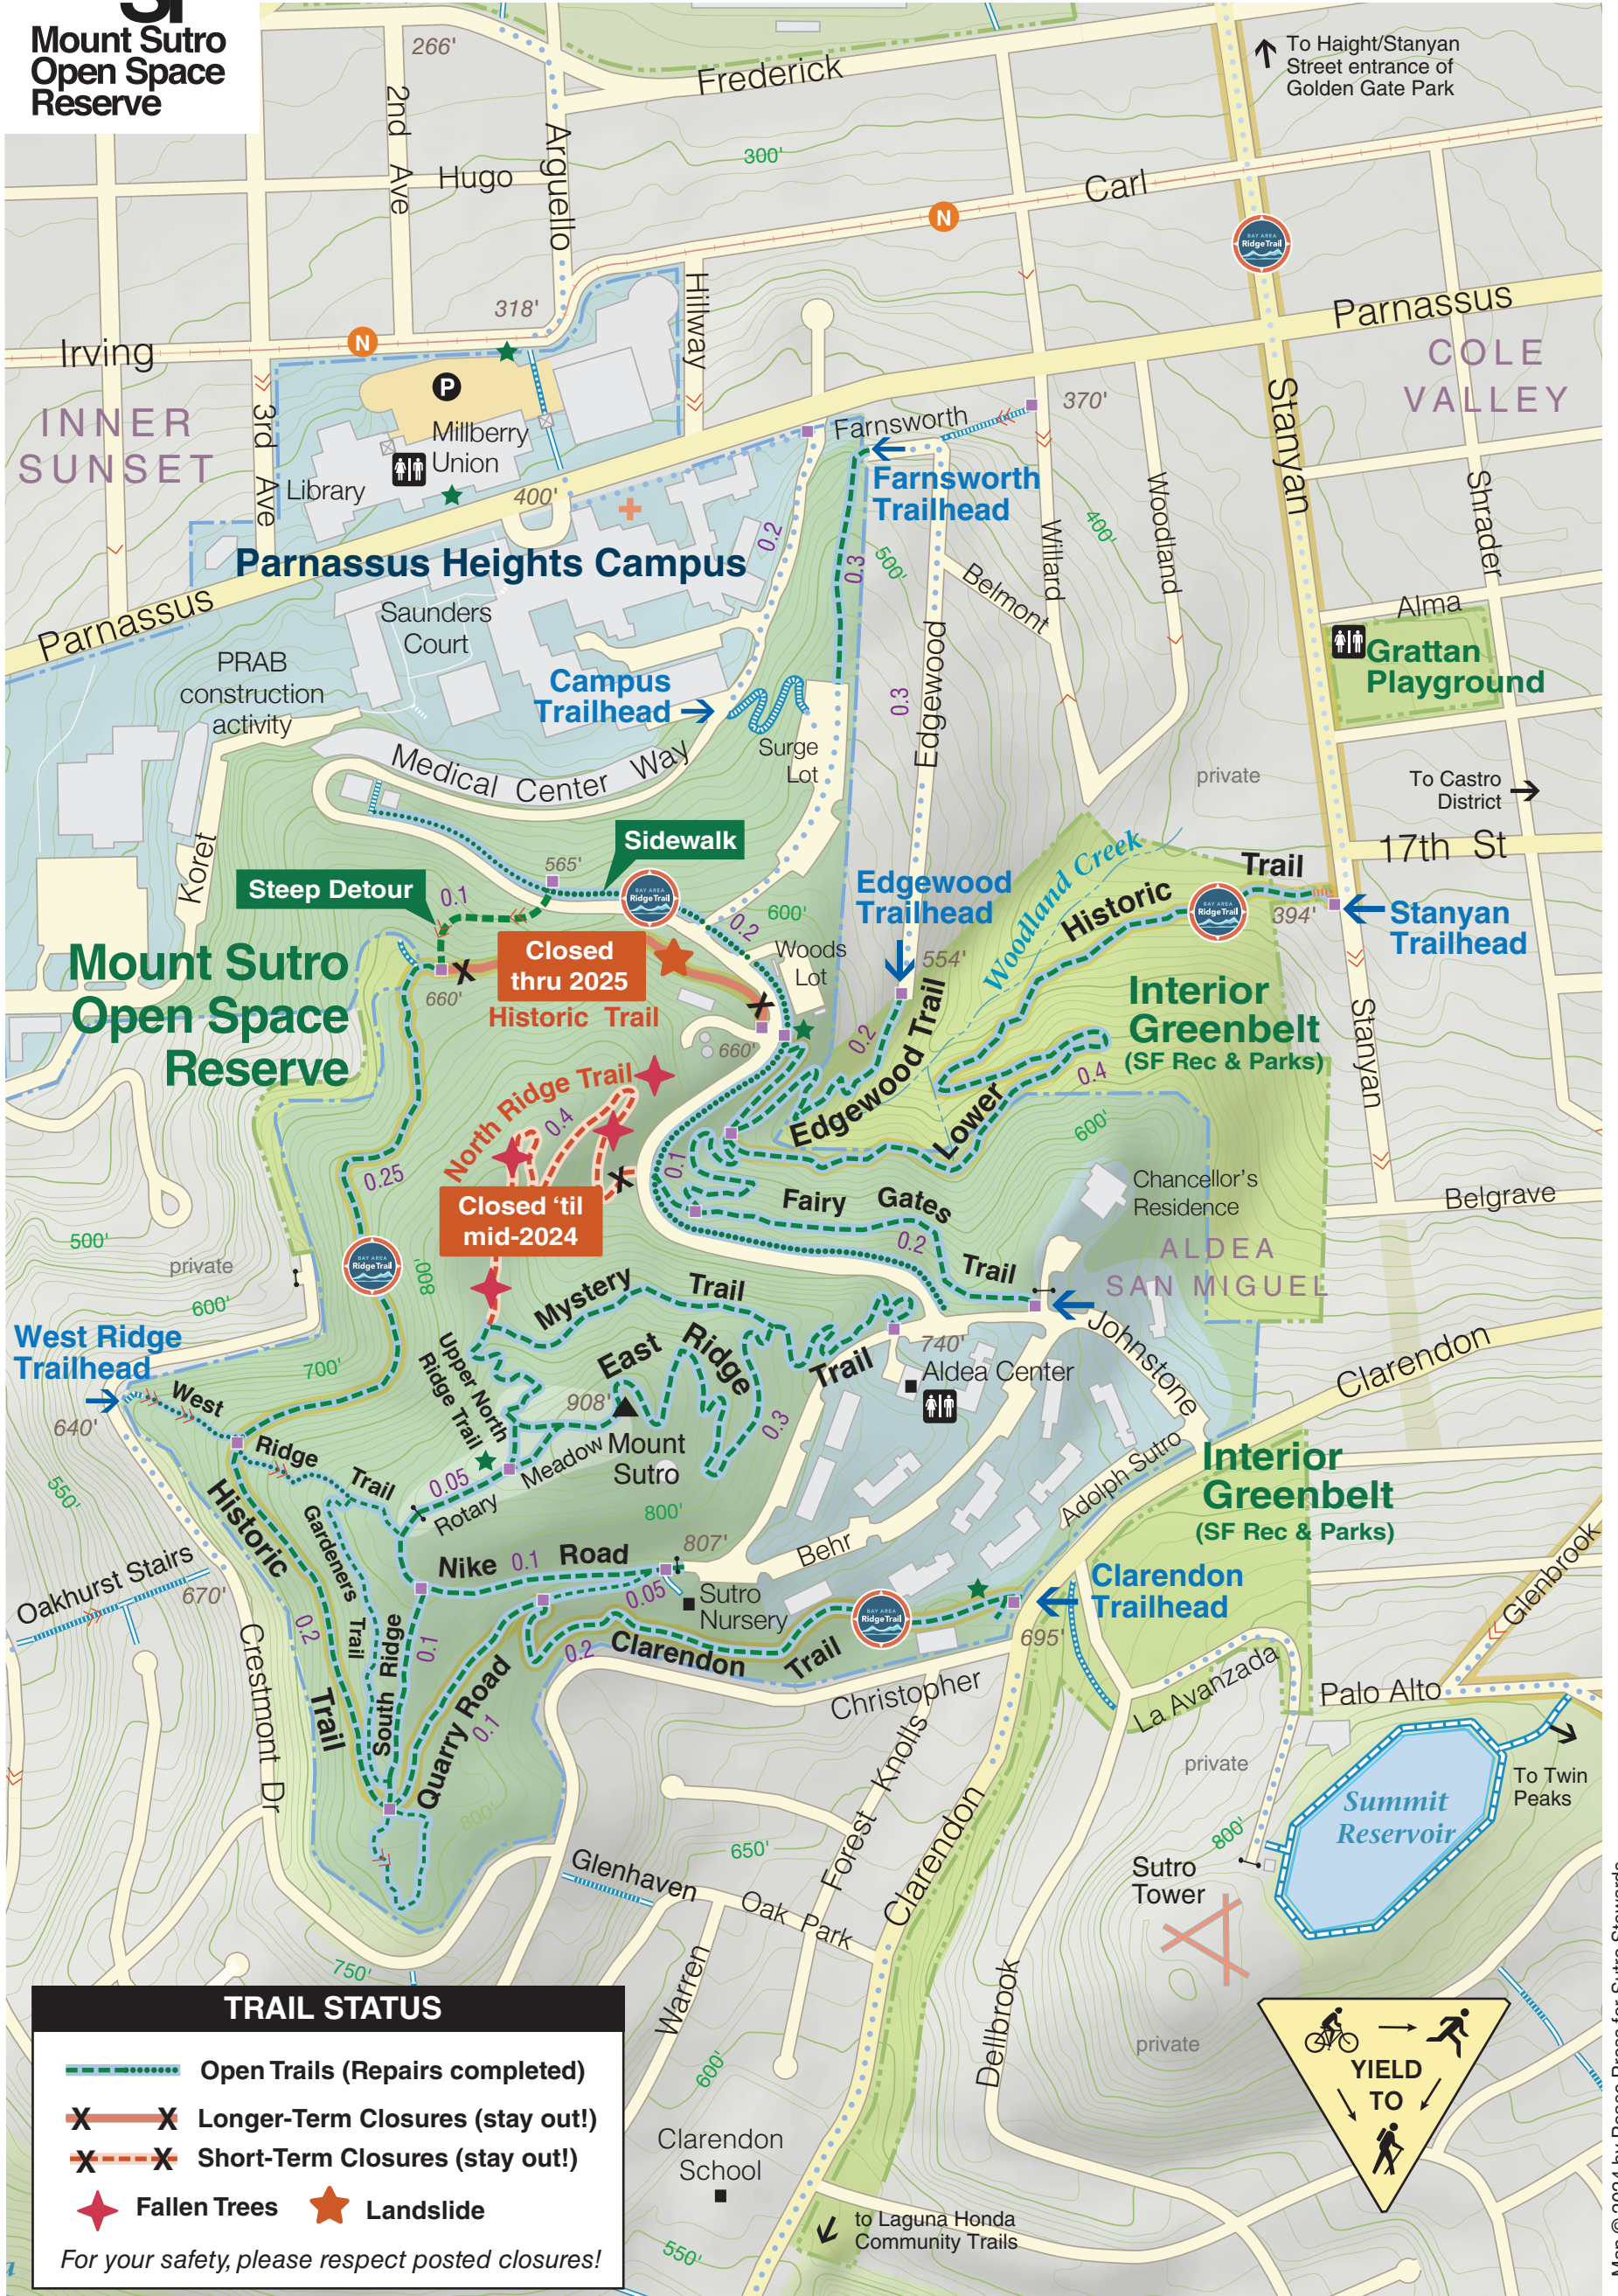

Trail Repairs and Closures (MID-2024)

Mount Sutro
Open Space
Reserve

<https://www.sutrostewards.org>

- TRAILS**
- Foot-Bike
 - Foot-Only
 - Stairs
 - Street Route
 - Bay Area Ridge Trail

- SYMBOLS**
- Trailhead
 - Mileage
 - Restroom
 - Gate
 - Steep
 - Information Kiosk

- LAND**
- UCSF Open Space Reserve
 - Rotary Meadow
 - UCSF Campus & Housing
 - City Park
 - 10-foot elevation contours with 50-foot index contours.